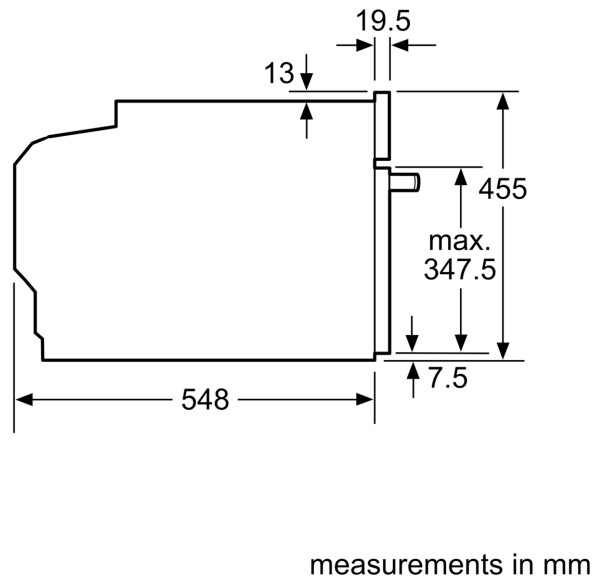

**Series 8, Built-in compact oven with
microwave function, 60 x 45 cm,
Black
CMG636BB1**