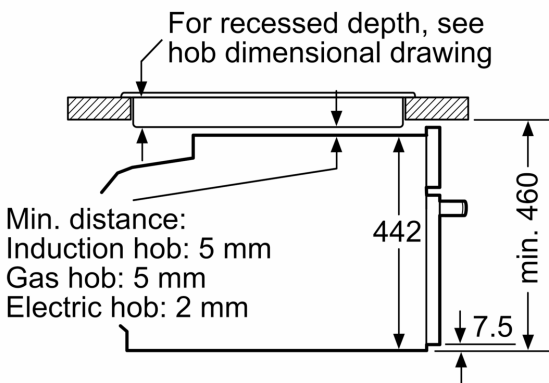

Installation with a hob.

If the compact appliance will be installed underneath a hob, the following worktop thicknesses (including substructure if necessary) must be taken into account.