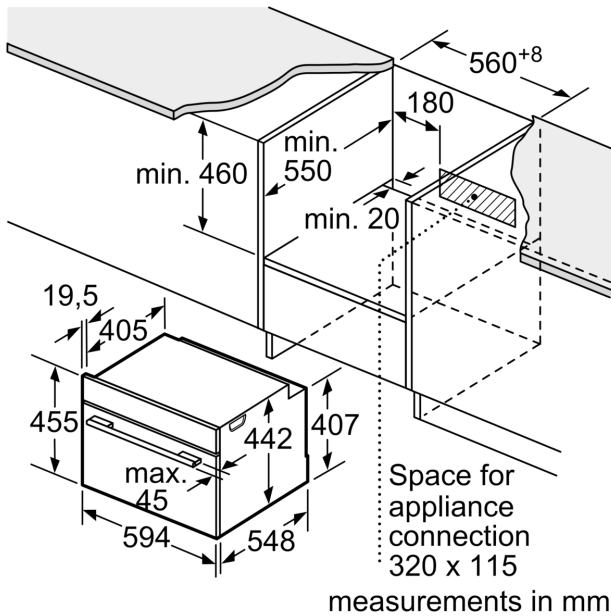

**Series 8, Built-in compact oven with
microwave function, 60 x 45 cm,
Black
CMG636BB1**