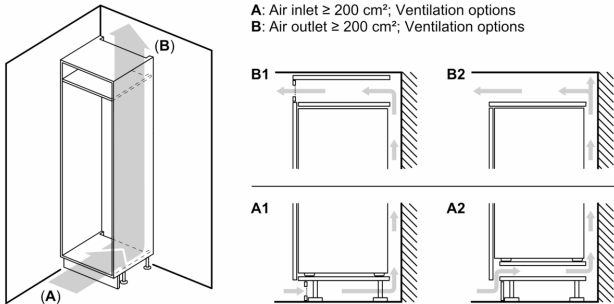

- KIS87AF30U

Main Characteristics

- Gross capacity, total: 276 l
- Total net capacity: 270 litres
- Energy efficiency class: A++
- Noise level dB(A) re 1 pW: 36
- digital 7 segment
- Dimensions: H 177.2 cm x L 55.8 cm x D 54.5 cm

Comfort and Safety

- digital 7 segment
- Holiday mode
- Economy Setting, Holiday Mode
- Acoustic Door Open Warning
- no handle
- Door right hinged, reversible

Technical Information

- Energy efficiency class: A++ (225 kWh per year). Actual energy consumption will depend on how the appliance is used and where it is located.
- Climate Class SN-T
- Height adjustable front feet, roles in the back
- Connected load 90 W
- Rated Voltage 220 - 240 V

**Series 6, Built-in Fridge-freezer with
Freezer at Bottom, 177.2 x 55.8 cm,
flat hinge
KIS87AF30U**

measurements in mm
Recommended gap dimensions for flat hinges

	F	R	X
16-19	0-3	2.5	
20	0-1	3	
	2-3	2.5	
21	0-1	3	
	2-3	2.5	
22	0	4	
	1	3.5	
	2-3	3	