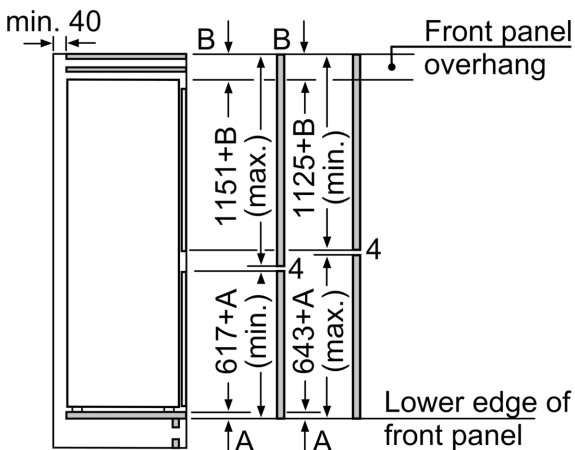

**Series 6, Built-in Fridge-freezer with
Freezer at Bottom, 177.2 x 55.8 cm,
flat hinge
KIS87AF30U**

measurements in mm
Recommended gap dimensions for flat hinges