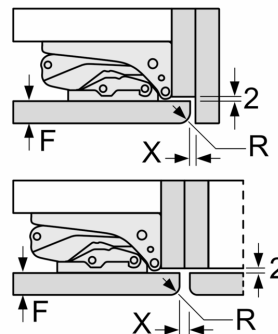

**Series 6, Built-in Fridge-freezer with
Freezer at Bottom, 177.2 x 55.8 cm,
flat hinge
KIS87AF30U**

measurements in mm
Recommended gap dimensions for flat hinges

	F	R	X
16-19	0-3	2.5	
20	0-1	3	
	2-3	2.5	
21	0-1	3	
	2-3	2.5	
22	0	4	
	1	3.5	
	2-3	3	

The specified unit door dimensions are valid for a door gap of 4 mm.
measurements in mm

The gap dimensions recommended in the table must be adhered to in order to ensure that appliance doors do not collide with anything when they are opened, and to avoid causing damage to kitchen units.