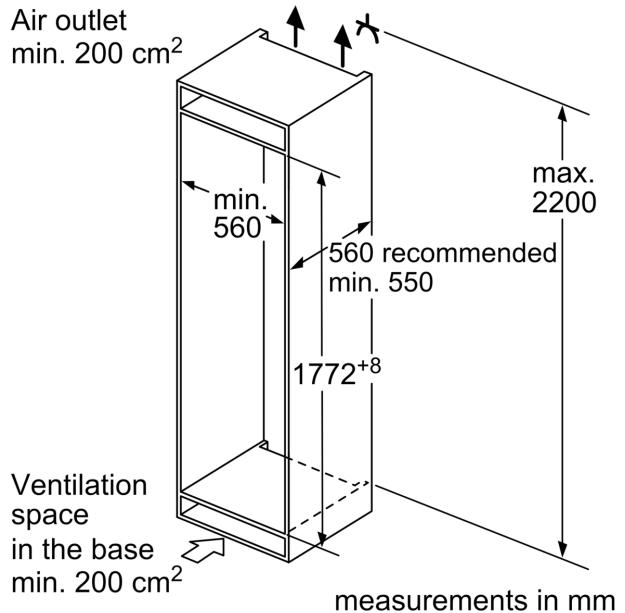

**Series 6, Built-in Fridge-freezer with
Freezer at Bottom, 177.2 x 55.8 cm,
flat hinge
KIS87AF30U**

measurements in mm
Recommended gap dimensions for flat hinges