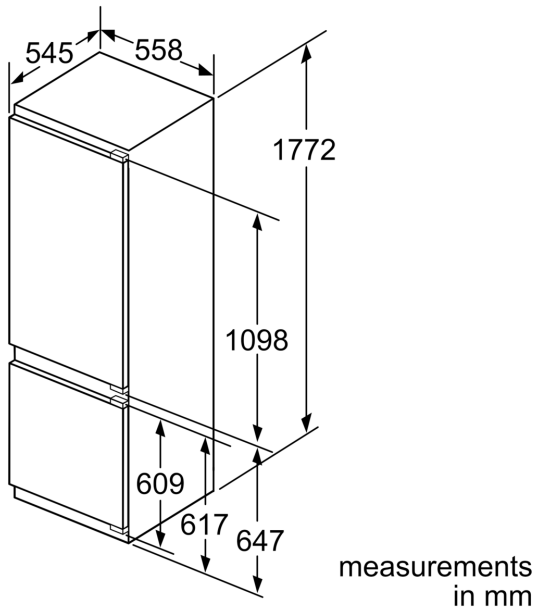

Series 6, Built-in Fridge-freezer with Freezer at Bottom, 177.2 x 55.8 cm, flat hinge KIS87AF30U

- Appliance Dimensions (H x W x D): 177.2 cm x 55.8 cm x 54.5 cm

Built-in Freezer with 276 l gross capacity provides up to two times longer freshness for your fruit and vegetables thanks to hyperFresh Plus Box.

- KIS87AF30U

Main Characteristics

- Gross capacity, total: 276 l
- Total net capacity: 270 litres
- Energy efficiency class: A++
- Noise level dB(A) re 1 pW: 36
- digital 7 segment
- Dimensions: H 177.2 cm x L 55.8 cm x D 54.5 cm

Freezer

- Net freezer capacity 61 litres
- **** freezer 64 l (-18°C and below)
- Freezing capacity: 7 kg in 24 hours
- Storage time in power failure: 26 Hours
- 2 freezer drawers, incl. 1 Big Box
- Manual/automatic activation
- 1 ice cube tray

**Series 6, Built-in Fridge-freezer with
Freezer at Bottom, 177.2 x 55.8 cm,
flat hinge
KIS87AF30U**

measurements in mm
Recommended gap dimensions for flat hinges

	F	R	X
16-19	0-3	2.5	
20	0-1	3	
	2-3	2.5	
21	0-1	3	
	2-3	2.5	
22	0	4	
	1	3.5	
	2-3	3	