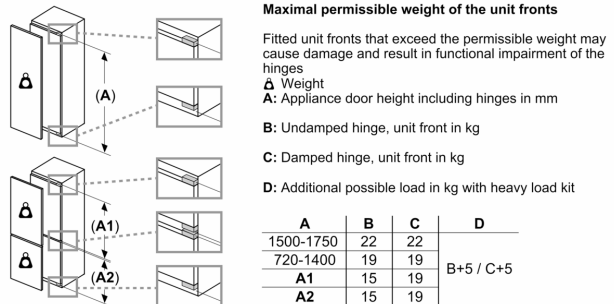

**Series 6, Built-in Fridge-freezer with
Freezer at Bottom, 177.2 x 55.8 cm,
flat hinge
KIS87AF30U**

measurements in mm
Recommended gap dimensions for flat hinges