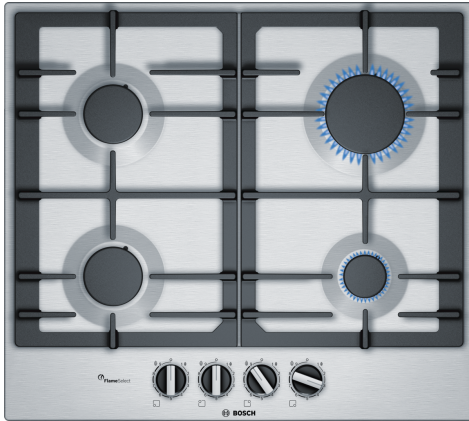

**Series 6, gas hob, 60 cm, Stainless steel
PCP6A5B90M**

HEZ298105 Simmer plate
HEZ298115 Small pot support

**The stainless-steel gas hob with
FlameSelect: achieve perfect cooking
results thanks to nine precisely defined
power levels.**

- **FlameSelect:** for a precise adjustment of the flame in nine defined levels.
- **Continuous cast-iron pan support:** for high firmness and stability of cookware.
- **Sword knobs:** for an ergonomic control.
- **Surface colour:** elegant stainless-steel design.
- **Achieve perfect cooking results thanks to nine precisely defined power levels.**

4 242002 977522

Series 6, gas hob, 60 cm, Stainless steel PCP6A5B90M

The stainless-steel gas hob with FlameSelect: achieve perfect cooking results thanks to nine precisely defined power levels.

- PCP6A5B90M
- 60 cm, hob, Stainless steel