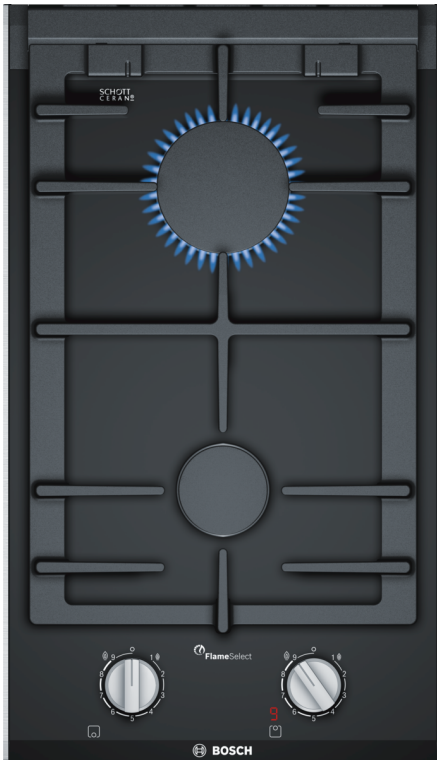

**Series 8, domino hob, gas, 30 cm,  
Ceramic glass, Black  
PRB3A6D70M**

**The domino gas hob with FlameSelect:  
achieve perfect cooking results thanks to  
nine precisely defined power levels.**

- **FlameSelect:** for a precise adjustment of the flame in nine defined levels.
- **Digital display:** to indicate the selected power level and residual heat for more comfort and safety.
- **Dishwasher-proof pan supports:** for a convenient cleaning in the dishwasher.
- **Continuous cast-iron pan support:** for high firmness and stability of cookware.
- **Sword knobs:** for an ergonomic control.

- HEZ298105 Simmer plate  
 HEZ298114 Small pot support  
 HEZ394301 Connecting strip

**Series 8, domino hob, gas, 30 cm,  
Ceramic glass, Black  
PRB3A6D70M**

**The domino gas hob with FlameSelect:  
achieve perfect cooking results thanks to  
nine precisely defined power levels.**

---

- PRB3A6D70M
- 30 cm, Vario/Domino gas hob w control, Ceramic glass

**Design:**

- Ceramic glass

**Comfort:**

- step valve 9 steps
- Electronic display
- sword knobs
- One-hand ignition via control knob
- Cast iron pan supports
- Pan supports dishwasher proof