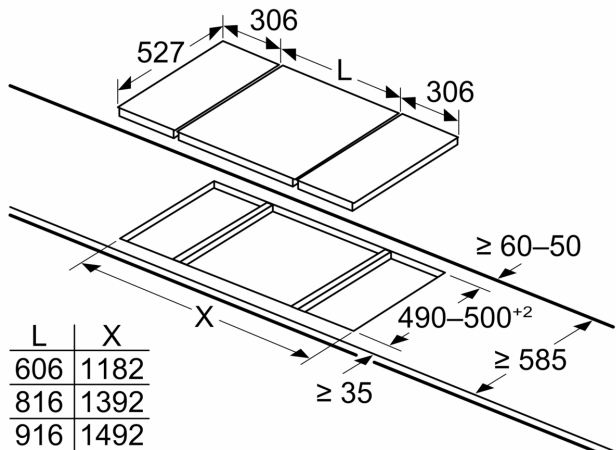

- Full flame safety
- 2-fold residual heat indicator
- Preset of liquid gas (28-30/37mbar)

**Measurements**

- 100 cm

**Accessories**

- Natural gas nozzles (20 mbar) included

**Series 8, domino hob, gas, 30 cm,  
Ceramic glass, Black  
PRB3A6D70M**

Measurements in mm

If two or more elements are installed right next to one another, one or several installation kits are required (2 elements 1 installation kit, 3 elements 2 installation kits, etc.)

Measurements in mm